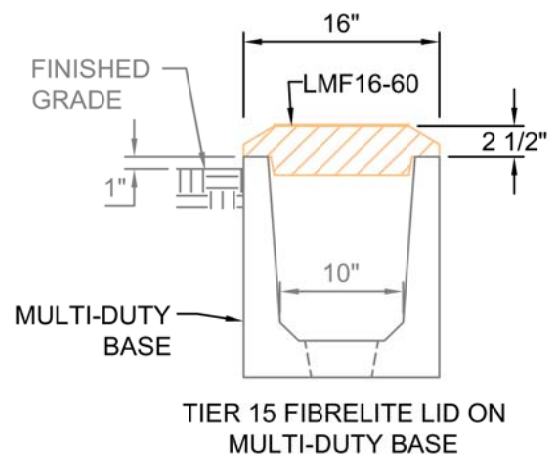

LMF16-60
 SCALE: 1" = 1'-0"
 WEIGHT: 41#
TIER 15 RATED

Trenwa Inc.		
1419 ALEXANDRIA PIKE FORT THOMAS, KY 41075 859-781-0831		
TIER 15 FIBRELITE LID & SECTION FOR 10" WIDE MULTI-DUTY TRENCH		
Date:	Dwg. No.	
2/16/17	LMF16-60	