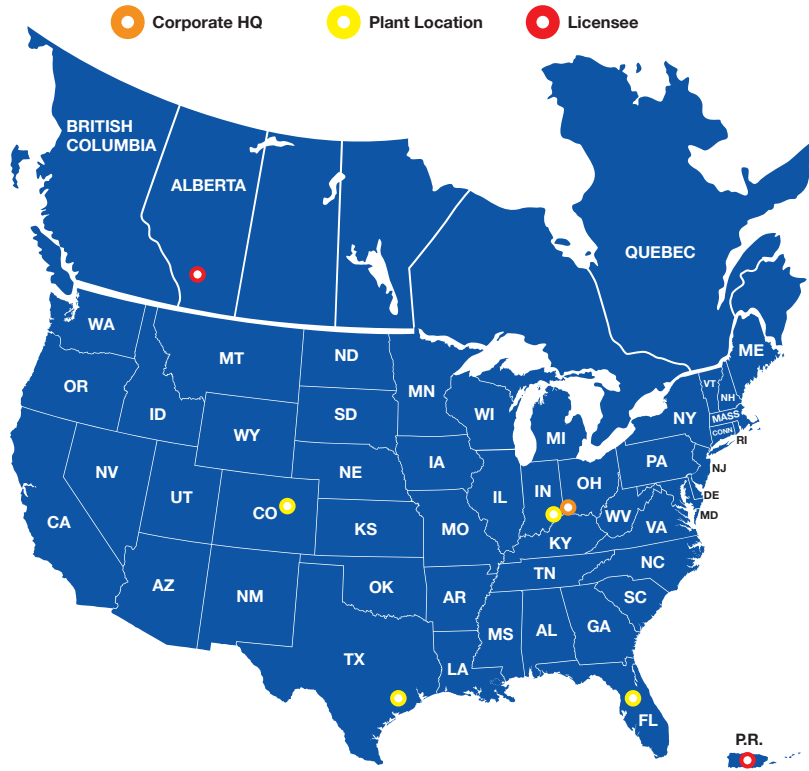

With 6 strategically located, modern plants, we are North America’s leading producer of durable, precast trench systems in the broadest range of types and sizes.