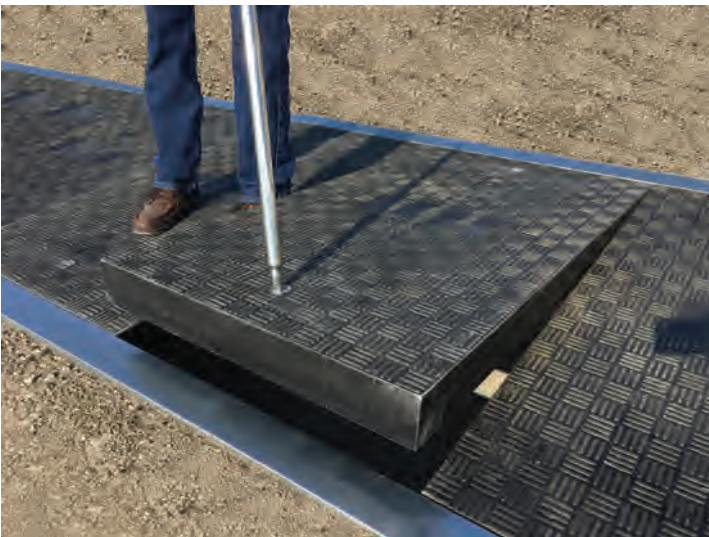

Custom Solutions, Proven Performance

- **Custom Solutions** – Trenwa works closely with each customer to design a custom trench system that is the optimum solution for their needs.
- **Proven Performance** – Many clients specify Trenwa for critical and complex projects because of the depth of our experience and decades of reliable service.

TOUGHNESS YOU CAN TRUST

WHY TRENCH?

Accessibility

Flexibility

Protection

BECAUSE TRENWA.

For **over 50 years** Trenwa has been the **industry standard** in precast concrete trench systems. We have refined our designs to offer some of the **strongest** and most **durable**, yet **affordable**, underground concrete trench products available.

Trenwa trenches provide accessibility, flexibility and protection for the distribution of cables or piping. We are the **product leader** who has earned customer trust from decades of proven performance offering custom solutions.