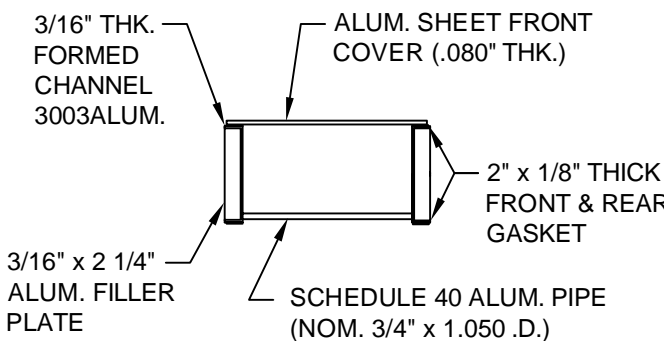

FRONT ELEVATION

SIDE ELEVATION

FRONT COVER

SECTION

COVER DETAIL

Trenwa Inc.  
859-781-0831

1419 ALEXANDRIA PIKE  
FORT THOMAS, KY. 41075

CABLE RISER ASSY.