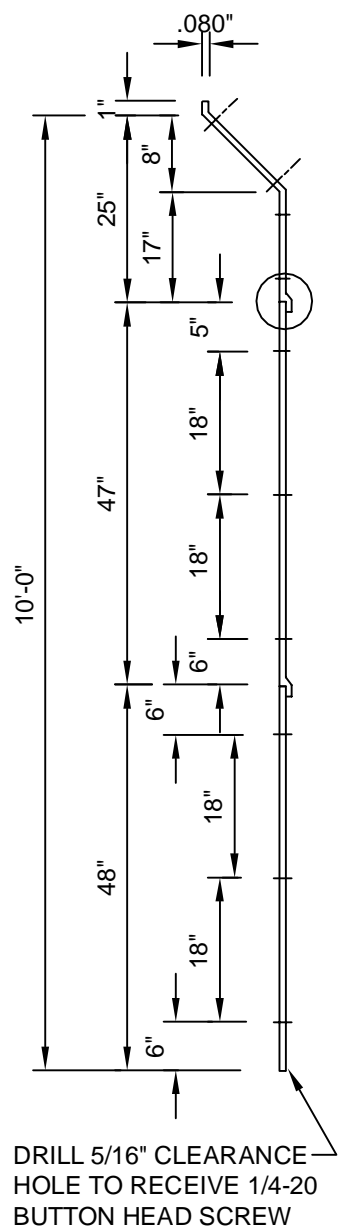

FRONT ELEVATION

SIDE ELEVATION

FRONT COVER

SECTION

COVER DETAIL

Trenwa Inc.  
859-781-0831

1419 ALEXANDRIA PIKE  
FORT THOMAS, KY. 41075

CABLE RISER ASSY.

Date

Dwg. No.  
05-XXXX-1